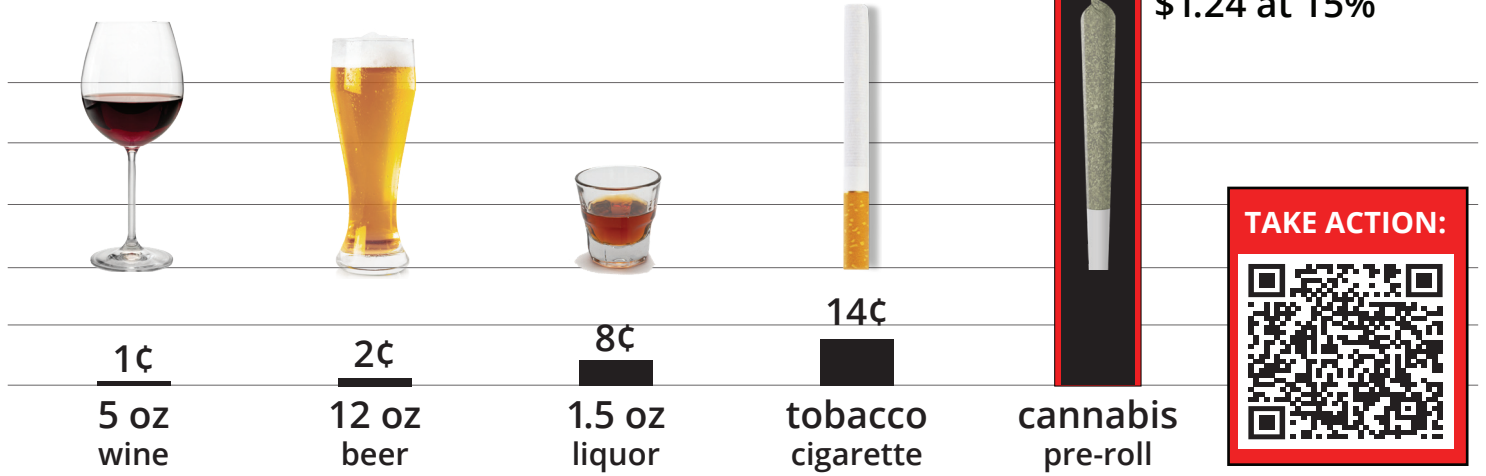

# Act Now to Stop Higher Taxes on Cannabis!

California is facing a cannabis tax increase from 15% to 19% in July 2025

EMAIL YOUR LEGISLATORS TODAY

California State Excise Tax Comparison Chart

SOURCES: Department of Cannabis Control, "Price Per Unit Report" and Legislative Analyst's Office, "Comparing Taxes on Cannabis to Taxes on Other Products in California"